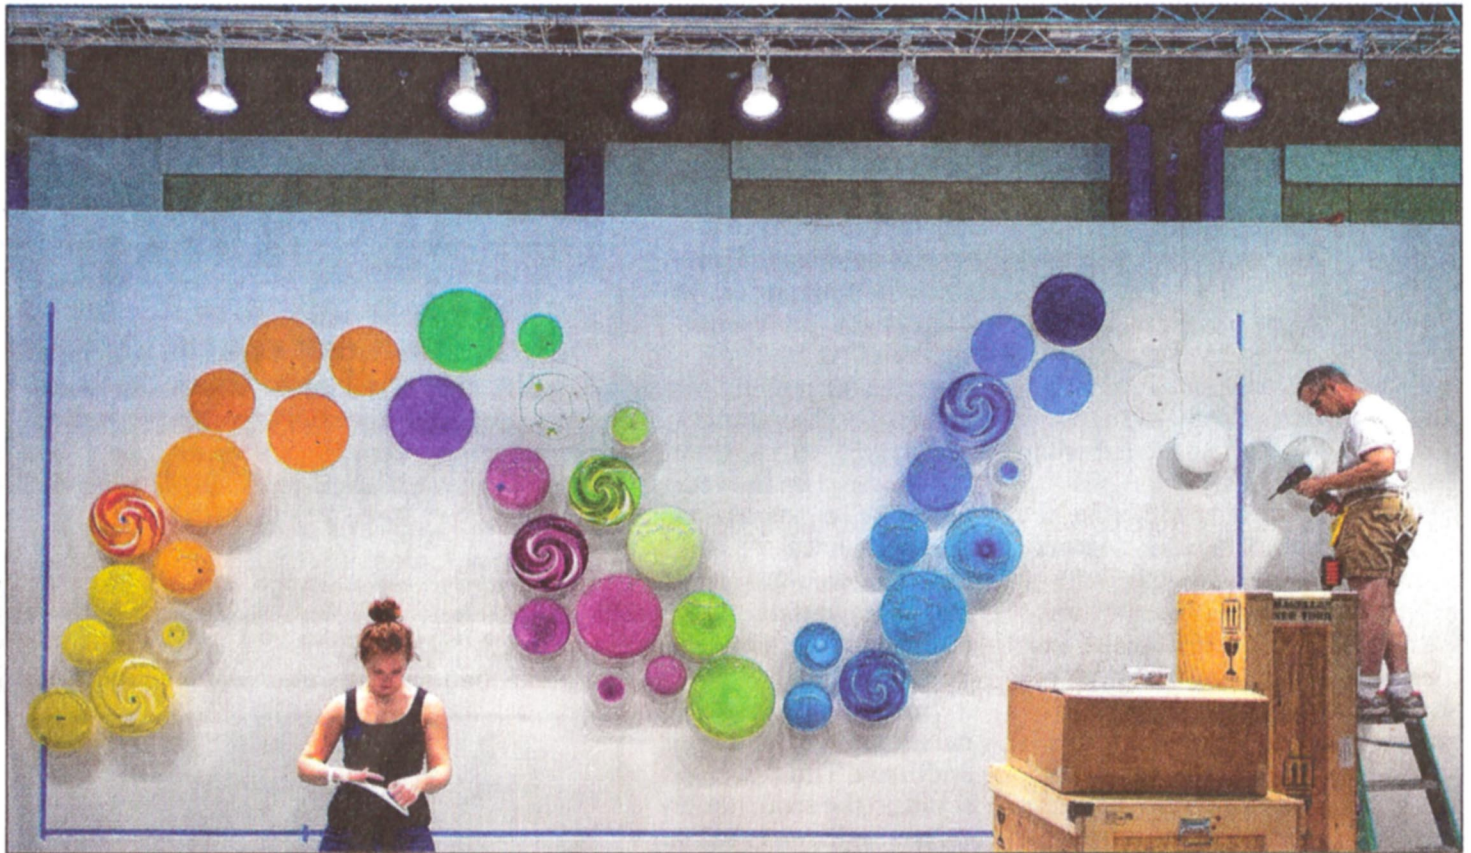

Palm Beach Daily News

THE SHINY SHEET®

Established 1897

THE LEADER IN COVERING THE ISLAND

THURSDAY, JAN. 24, 2013

10 Pages 50 cents

ART'S FUTURE ARRIVES

Chris Salata / Daily News

ABBY MODELL
CONTEMPORARY ART GLASS
featured by Clark Priftis Art
ArtPalmBeach 2013

Above: Danielle Ruttenberg and Dave Kanzenberg set up 'Landscape in Rainbow,' a blown art glass piece by New York City-based artist Abby Modell. The piece will be on display at the LLe' DoM gallery booth at the ArtPalmBeach show today through Monday at the Palm Beach County Convention Center.